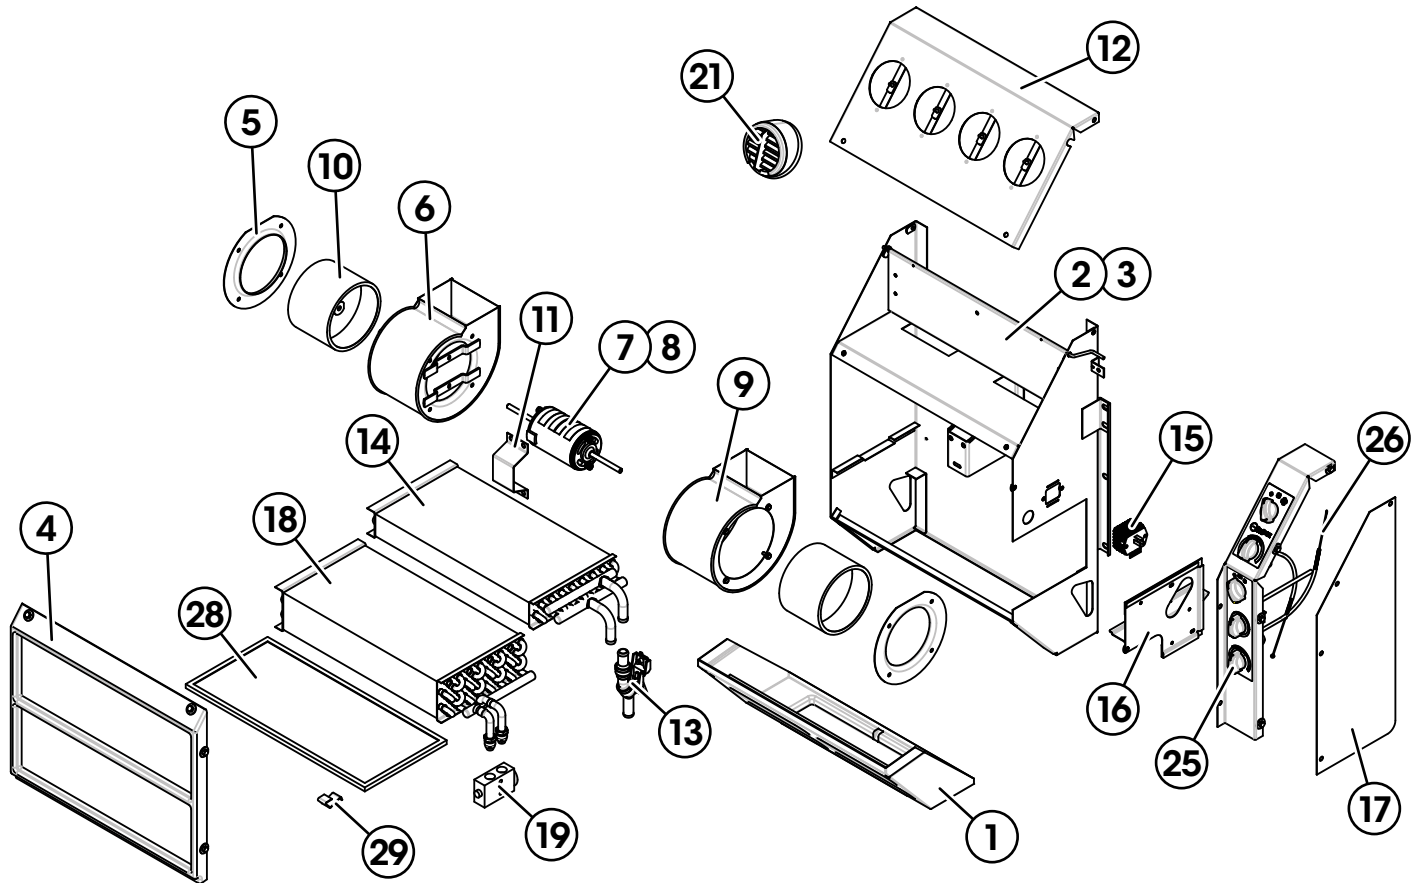

# Backwall Heater-A/C Assembly Model R-5045-5,-6

## SERVICE PARTS LIST

ITEM	NOTE	PART NO.	DESCRIPTION	CAT. NO.
1		RD-3205-29P	Air Intake Cover	
2		RD-3-3122-1P	Housing Assembly	
3	B	RD-3-3122-2P	Housing Assembly	
4		RD-3-14440-0P	Core Cover Assembly Front	
5		RD-3-2592-0P	Entring Ring (2)	
6		RD-3-2547-0P	Blower Assembly	
7		RD-5-14184-0P	Motor 12v	
8		RD-5-14189-24P	Motor 24v	
9		RD-3-2547-1P	Blower Assembly	
10		RD-3-2557-2P	Blower Wheel (2)	73R7151
11		RD-3-3174-0P	Retainer - Motor	
12		RD-3-3128-0P	Panel Assembly - Top	
13		RD-5-7760-2P	Water Valve	72R5230
14		RD-1-0325-0P	Heater Core Assembly	76R3500
15		RD-5-3647-0P	Resistor	71R1450

ITEM	NOTE	PART NO.	DESCRIPTION	CAT. NO.
16		RD-3-3315-0P	Cover Assembly - Core Side (Heater A/C)	
17		RD-3-3131-4P	Plate Assembly Side	
18		RD-2-1370-0P	Evaporator Assembly	76R7070
19		RD-5-6868-0P	Expansion Valve	71R8301
20	A	RD-5-3550-120P	Drain Hose	
21		RD-5-5223-2P	Air Diffuser Assembly (4)	
22	A	RD-4125-36P	Thermostat	71R2250
23	A	RD-5-9013-0P	Switch- Rotary, 3 Position	
24	A	RD-5-11783-0P	Switch- Fan Speed, Rotary	
25		RD-5-8812-0P	Knob- Control, Rotary	71R4015
26	A	RD-5-7999-0P	Converter- Cable, Control	72R9000
27	C	RD-5-5222-0P	Louver Assembly	72R3111
28		RD-5-5428-1P	Filter	78R5400M
29		RD-3-3753-0P	Clip Filter (2)	